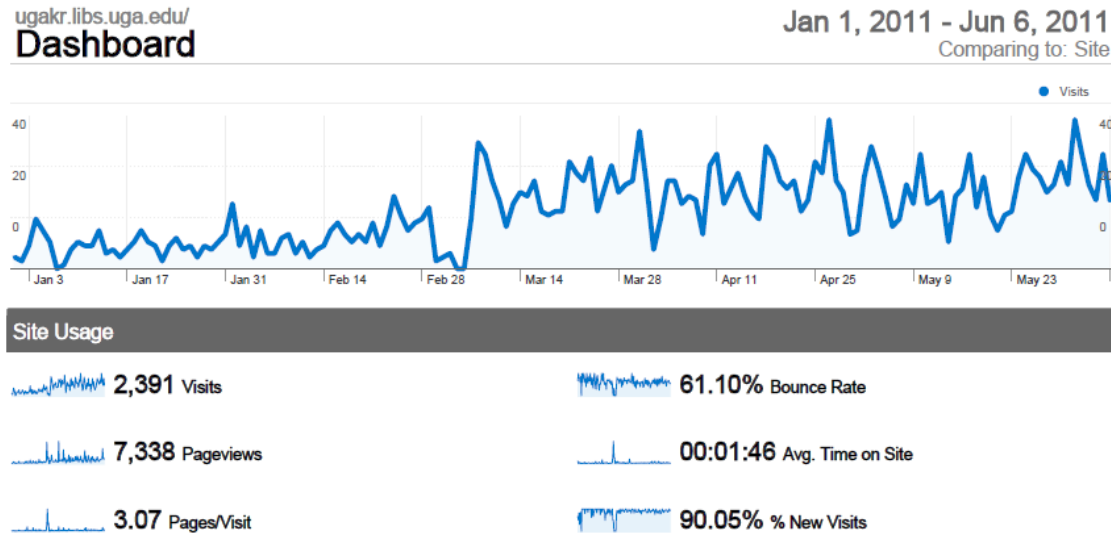

Stats and the new repository manager

- Do I know what I need to know? (Do I know what you need to know?)
- What do I know about what I do know?

Stats and the new repository manager

Items Viewed

(more than 20 times)

Item/Handle	Number of views
Cotton production and the boll weevil in Georgia: history, cost of control, and benefits of eradi...	94
Systematics of ladybird beetles (Coleoptera: Coccinellidae) (Giorgi, Jose Adriano) (10724/11882)	87
http://ugakr.lib.uga.edu/handle/10724/10455	87
Quality control: a model program for the food industry (Hurst, William C. et al) (10724/12251)	85
Preventing food poisoning and food infection (Hurst, William C. et al) (10724/12254)	82
Background concentrations of trace elements in soils and rocks of the Georgia piedmont (Albright,...	73

All Actions Performed

Action	Number of times
browse	97,109
browse_by_item	75,460
Bitstream Views	63,491
OAI Requests	35,449
Item Views	25,846
browse_by_value	22,635